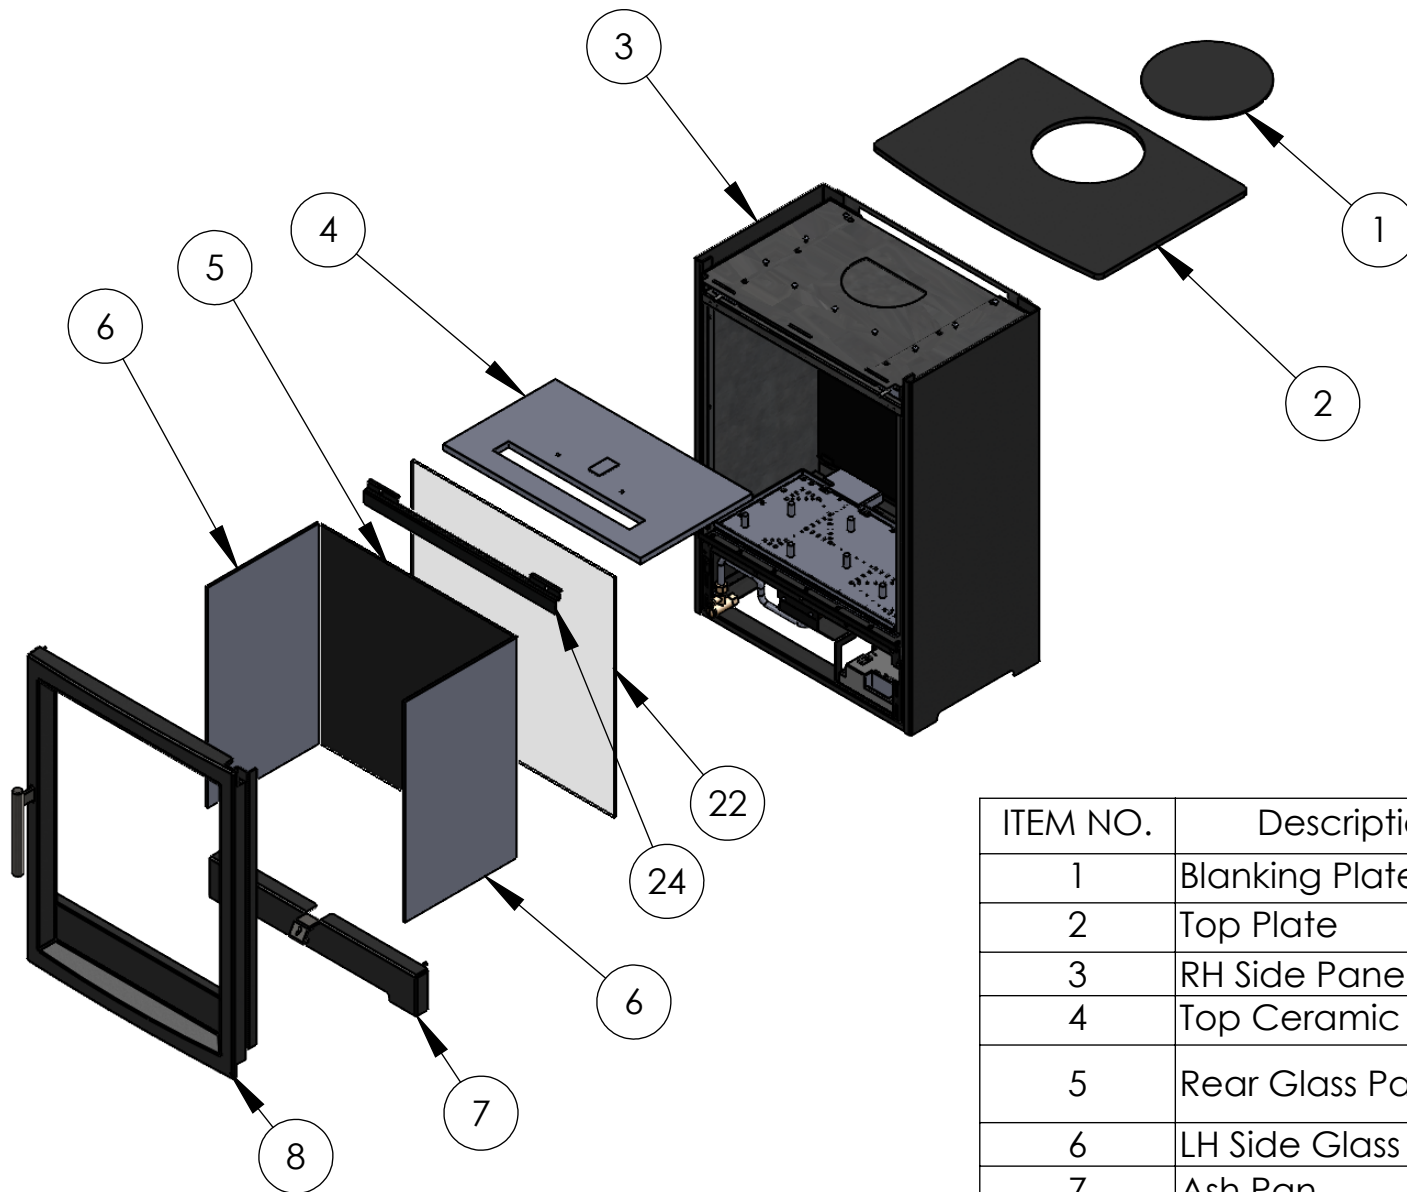

Edge CF Assembly

ITEM NO.	Description	Part Number	QTY.
1	Blanking Plate		1
2	Top Plate		1
3	RH Side Panel	8483	1
4	Top Ceramic Board	8437	1
5	Rear Glass Panel	STD:8912/NR :8100	2
6	LH Side Glass	8537	2
7	Ash Pan	8440	1
8	Stove Door Assy	8793	1